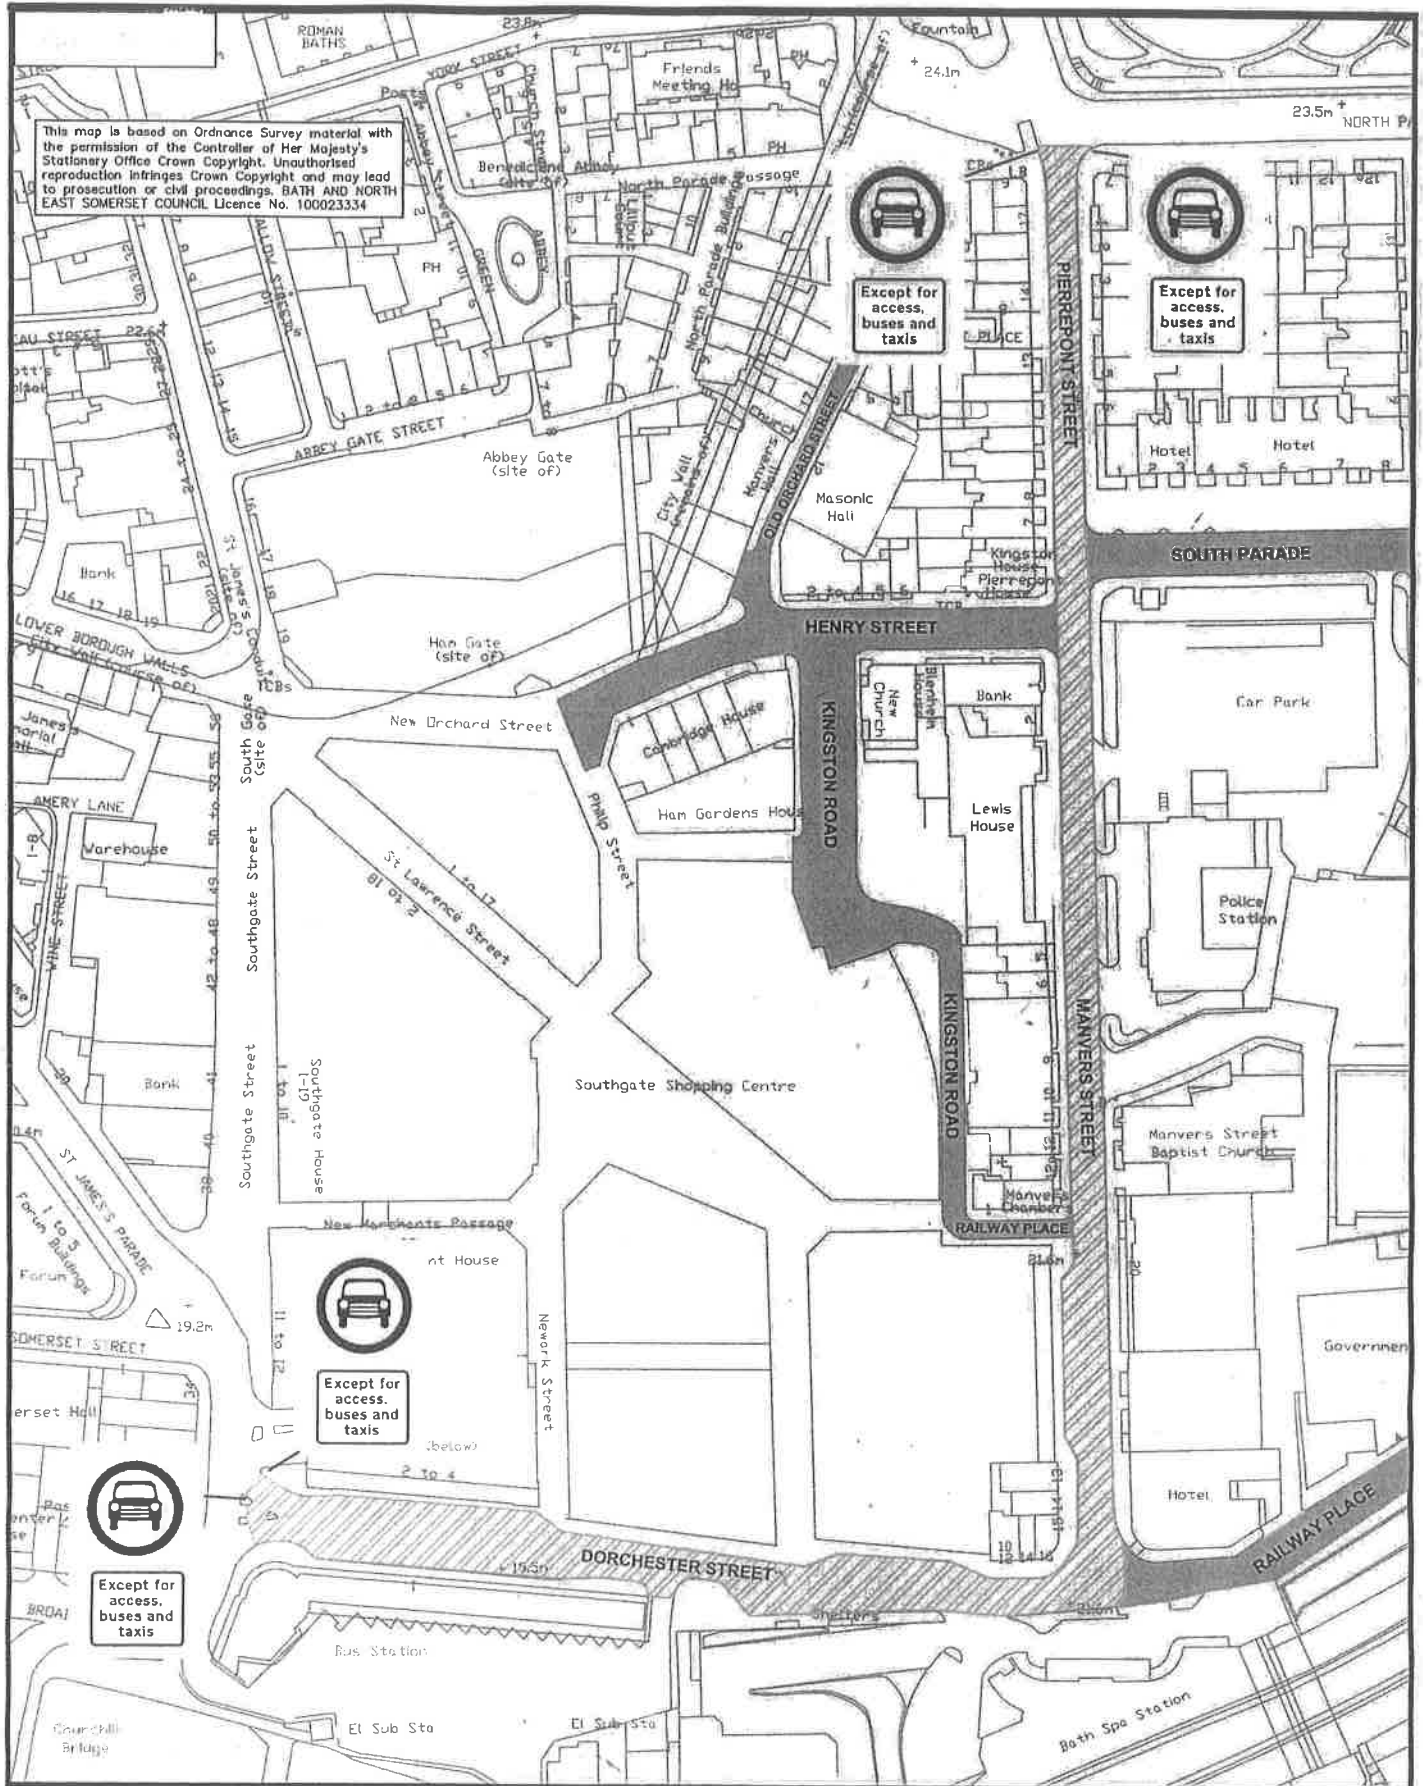

This map is based on Ordnance Survey material with the permission of the Controller of Her Majesty's Stationary Office Crown Copyright. Unauthorised reproduction infringes Crown Copyright and may lead to prosecution or civil proceedings. BATH AND NORTH EAST SOMERSET COUNCIL Licence No. 100023334

Bath & North East Somerset Council

Scheme: Dorchester Street, Manvers Street & Pierrepont Street, Proposed Prohibition of Motor Vehicles, Except for Access, Buses & Taxis, 24 hour restriction

Date: 1st June 2012

Key:
 Roads subject to restriction
 Roads affected by restriction

Scale: NTS

Drawing Number:

Produced by: Traffic & Safety